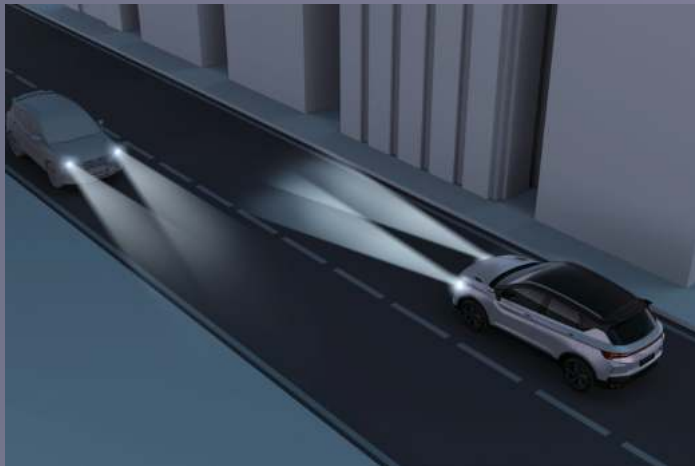

- ❖ Brand-new Geely Energy Burst exterior design language
- ❖ Energy Matrix LED headlamp with 3-dash design daytime running lights
- ❖ Robust front air inlet grills adopts the dark black Geely Energy Storm design, creating an ambience like a burst of energy
- ❖ 18-inch tomahawk-style wheel
- ❖ Quad exhaust pipes (Dual exhaust pipes on both sides not only enhance the performance but also elevate the sporty appearance)

COOLRAY COOLR
COOLRAY COOLR

EXPRESS YOUR ATTITUDE

REVOLUTION FROM WITHIN

- ❖ Dynamic Red and Black interior option
- ❖ 10.25-inch digital dashboard & 12.3-inch HD touch screen
- ❖ Premium multi-functional leather steering wheel
- ❖ Ergonomically designed suede seats with ventilation
- ❖ Fantastic rhythmic ambient lighting

Intelligent Energy

L2 intelligent driving assistance adds an extra layer of safety and convenience

4 Way Video Recording

LKA (Lane Keeping Assist) system

IHBC (Intelligent High Beam Control) system

BSD (Blind Spot Detection) system