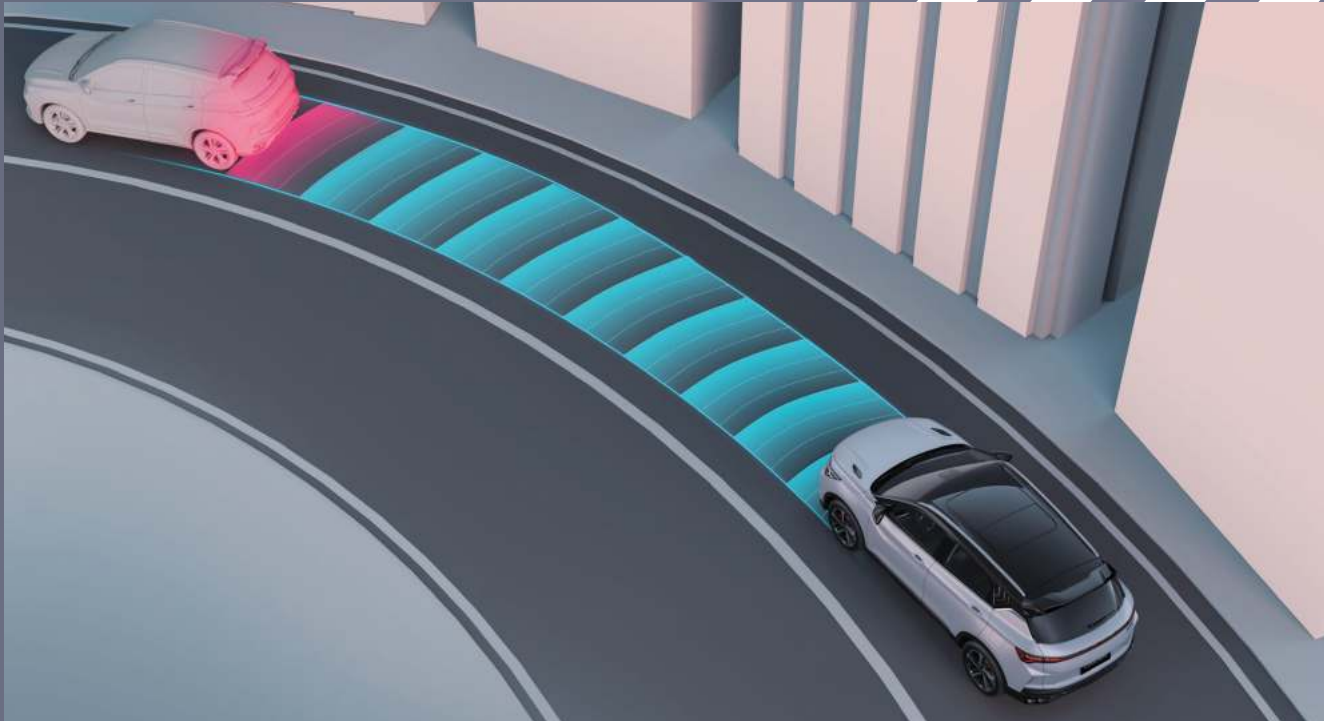

- ❖ Brand-new Geely Energy Burst exterior design language
- ❖ Energy Matrix LED headlamp with 3-dash design daytime running lights
- ❖ Robust front air inlet grills adopts the dark black Geely Energy Storm design, creating an ambience like a burst of energy
- ❖ 18-inch tomahawk-style wheel
- ❖ Quad exhaust pipes (Dual exhaust pipes on both sides not only enhance the performance but also elevate the sporty appearance)

Intelligent Energy

L2 intelligent driving assistance adds an extra layer of safety and convenience

4 Way Video Recording

LKA (Lane Keeping Assist) system

IHBC (Intelligent High Beam Control) system

BSD (Blind Spot Detection) system

ICC (Intelligent Cruise Control) system

• UNLEASH YOUR ENERGY •

Powertrain Energy

COOLRAY energizes you with its impressive performance

1.5 TD four-cylinder engine

7-speed wet dual-clutch transmission

Design Energy

Define the differences with unique design aesthetics

Fantastic rhythmic ambient lighting

Safety Energy

All around protection to ensure safety while driving

540" panoramic view

6 airbags

Air purification system