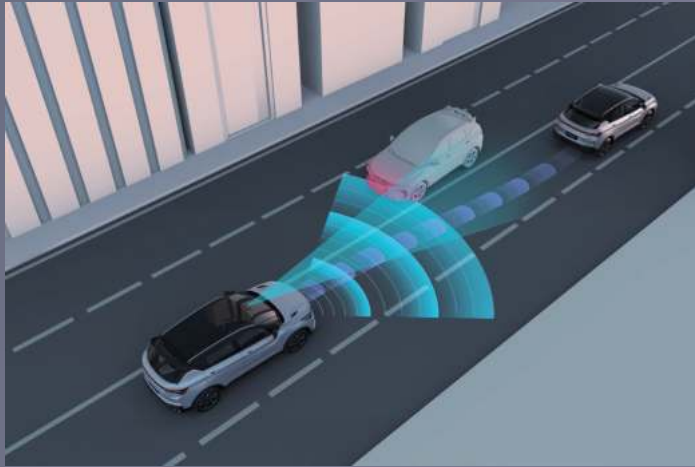

- ❖ Brand-new Geely Energy Burst exterior design language
- ❖ Energy Matrix LED headlamp with 3-dash design daytime running lights
- ❖ Robust front air inlet grills adopts the dark black Geely Energy Storm design, creating an ambience like a burst of energy
- ❖ 18-inch tomahawk-style wheel
- ❖ Quad exhaust pipes (Dual exhaust pipes on both sides not only enhance the performance but also elevate the sporty appearance)

COOLRAY COOLR
COOLRAY COOLR

EXPRESS YOUR ATTITUDE

REVOLUTION FROM WITHIN

- ❖ Dynamic Red and Black interior option
- ❖ 10.25-inch digital dashboard & 12.3-inch HD touch screen
- ❖ Premium multi-functional leather steering wheel
- ❖ Ergonomically designed suede seats with ventilation
- ❖ Fantastic rhythmic ambient lighting

Intelligent Energy

L2 intelligent driving assistance adds an extra layer of safety and convenience

4 Way Video Recording

LKA (Lane Keeping Assist) system

IHBC (Intelligent High Beam Control) system

BSD (Blind Spot Detection) system