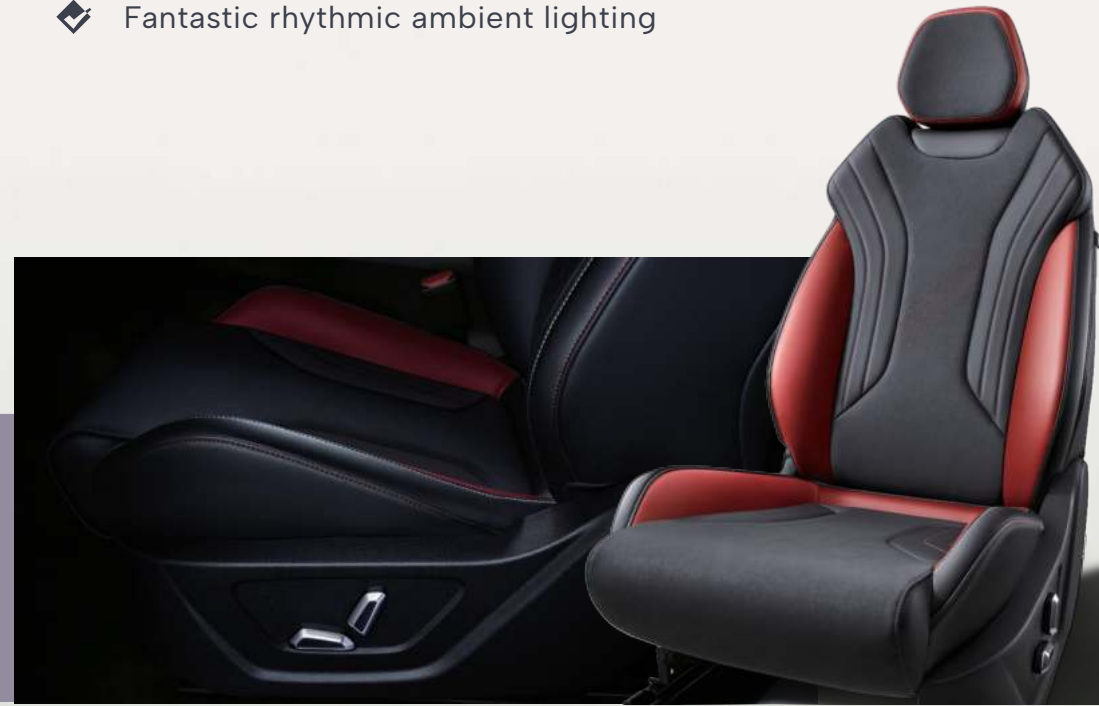

- ❖ Brand-new Geely Energy Burst exterior design language
- ❖ Energy Matrix LED headlamp with 3-dash design daytime running lights
- ❖ Robust front air inlet grills adopts the dark black Geely Energy Storm design, creating an ambience like a burst of energy
- ❖ 18-inch tomahawk-style wheel
- ❖ Quad exhaust pipes (Dual exhaust pipes on both sides not only enhance the performance but also elevate the sporty appearance)

COOLRAY COOLR
COOLRAY COOLR

EXPRESS YOUR ATTITUDE

REVOLUTION FROM WITHIN

- ❖ Dynamic Red and Black interior option
- ❖ 10.25-inch digital dashboard & 12.3-inch HD touch screen
- ❖ Premium multi-functional leather steering wheel
- ❖ Ergonomically designed suede seats with ventilation
- ❖ Fantastic rhythmic ambient lighting

Intelligent Energy

L2 intelligent driving assistance adds an extra layer of safety and convenience

4 Way Video Recording

LKA (Lane Keeping Assist) system

IHBC (Intelligent High Beam Control) system

BSD (Blind Spot Detection) system