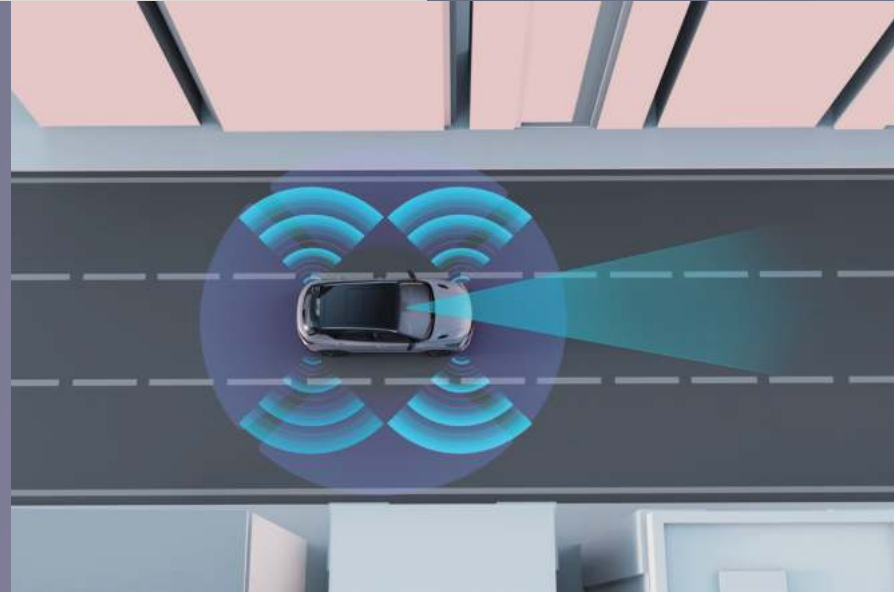

COOLRAY COOLR
COOLRAY COOLR

EXPRESS YOUR ATTITUDE

REVOLUTION FROM WITHIN

- ❖ Dynamic Red and Black interior option
- ❖ 10.25-inch digital dashboard & 12.3-inch HD touch screen
- ❖ Premium multi-functional leather steering wheel
- ❖ Ergonomically designed suede seats with ventilation
- ❖ Fantastic rhythmic ambient lighting

Intelligent Energy

L2 intelligent driving assistance adds an extra layer of safety and convenience

4 Way Video Recording

LKA (Lane Keeping Assist) system

IHBC (Intelligent High Beam Control) system

BSD (Blind Spot Detection) system

ICC (Intelligent Cruise Control) system

• UNLEASH YOUR ENERGY •

Powertrain Energy

COOLRAY energizes you with its impressive performance

1.5 TD four-cylinder engine

7-speed wet dual-clutch transmission

Design Energy