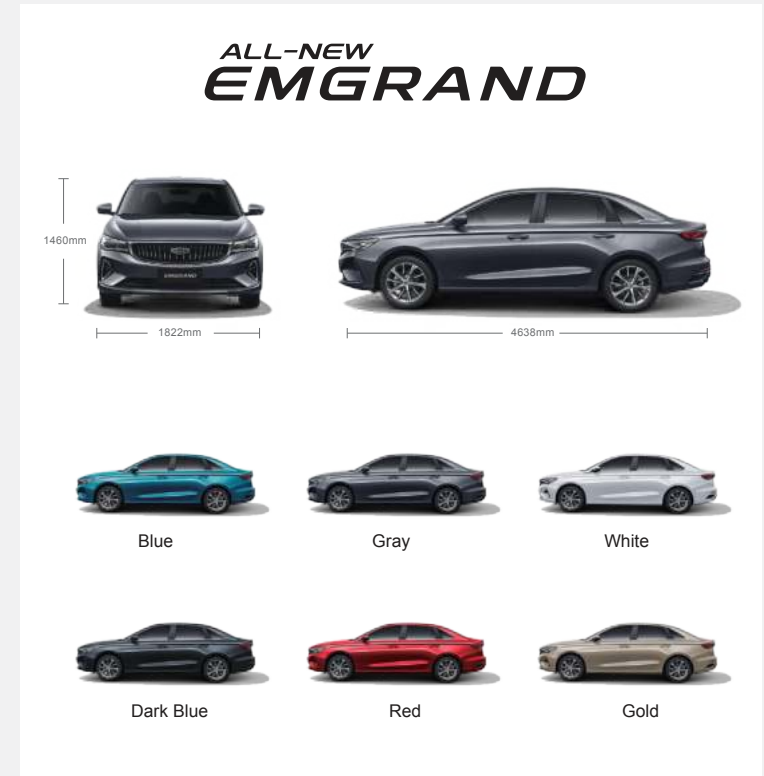

Specifications

Length*width*height (mm*mm*mm)	4638/1822/1460	Transmission	CVT
Wheelbase (mm)	2650	Maxium power (hp/rpm)	76
Fuel tank capacity (L)	50	Maxium torque (Nm/rpm)	142
Engine	1.5L		

Standard Options

Safety system (ESP+EBD+TCS+HAC+BOS+ABS+BA) | TPMS | Daytime running lamps | LED rear lamps | Electric windows | Rear view mirror lens electric adjustment | Air conditioning rear air outlet | 8" Central media screen | Fresh air system | Intelligent scenario air conditioning | Back row forgotten reminder

	GS	GF
Seat material	Fabric	Leather
Driver seat adjustment	6-way manual	6-way electric
Speakers	4	6
Airbags	2	6
Headlamp	Halogen	LED
Tire type	195/55 R16	205/50 R17
Spare wheel	T115/70R16	T115/70R16
Auto turn on/off headlamp	•	•
Steering wheel adjust: 4 way, manual	•	•
Rear park radars + Rear view camera	•	•
EPB + Autohold	•	•
Constant temperature microfiber leather	•	•
Remote key to start engine	•	•
Autohold	•	•
Keyless system	•	•
Cruise control system	•	•
Auto-folding rear view mirror	-	•
12.3" HD digital instruments	-	•
Sunroof	-	•
Welcome lamp signal	-	•
Induction open tail door	-	•
Skyline rhythmic taillight	-	•