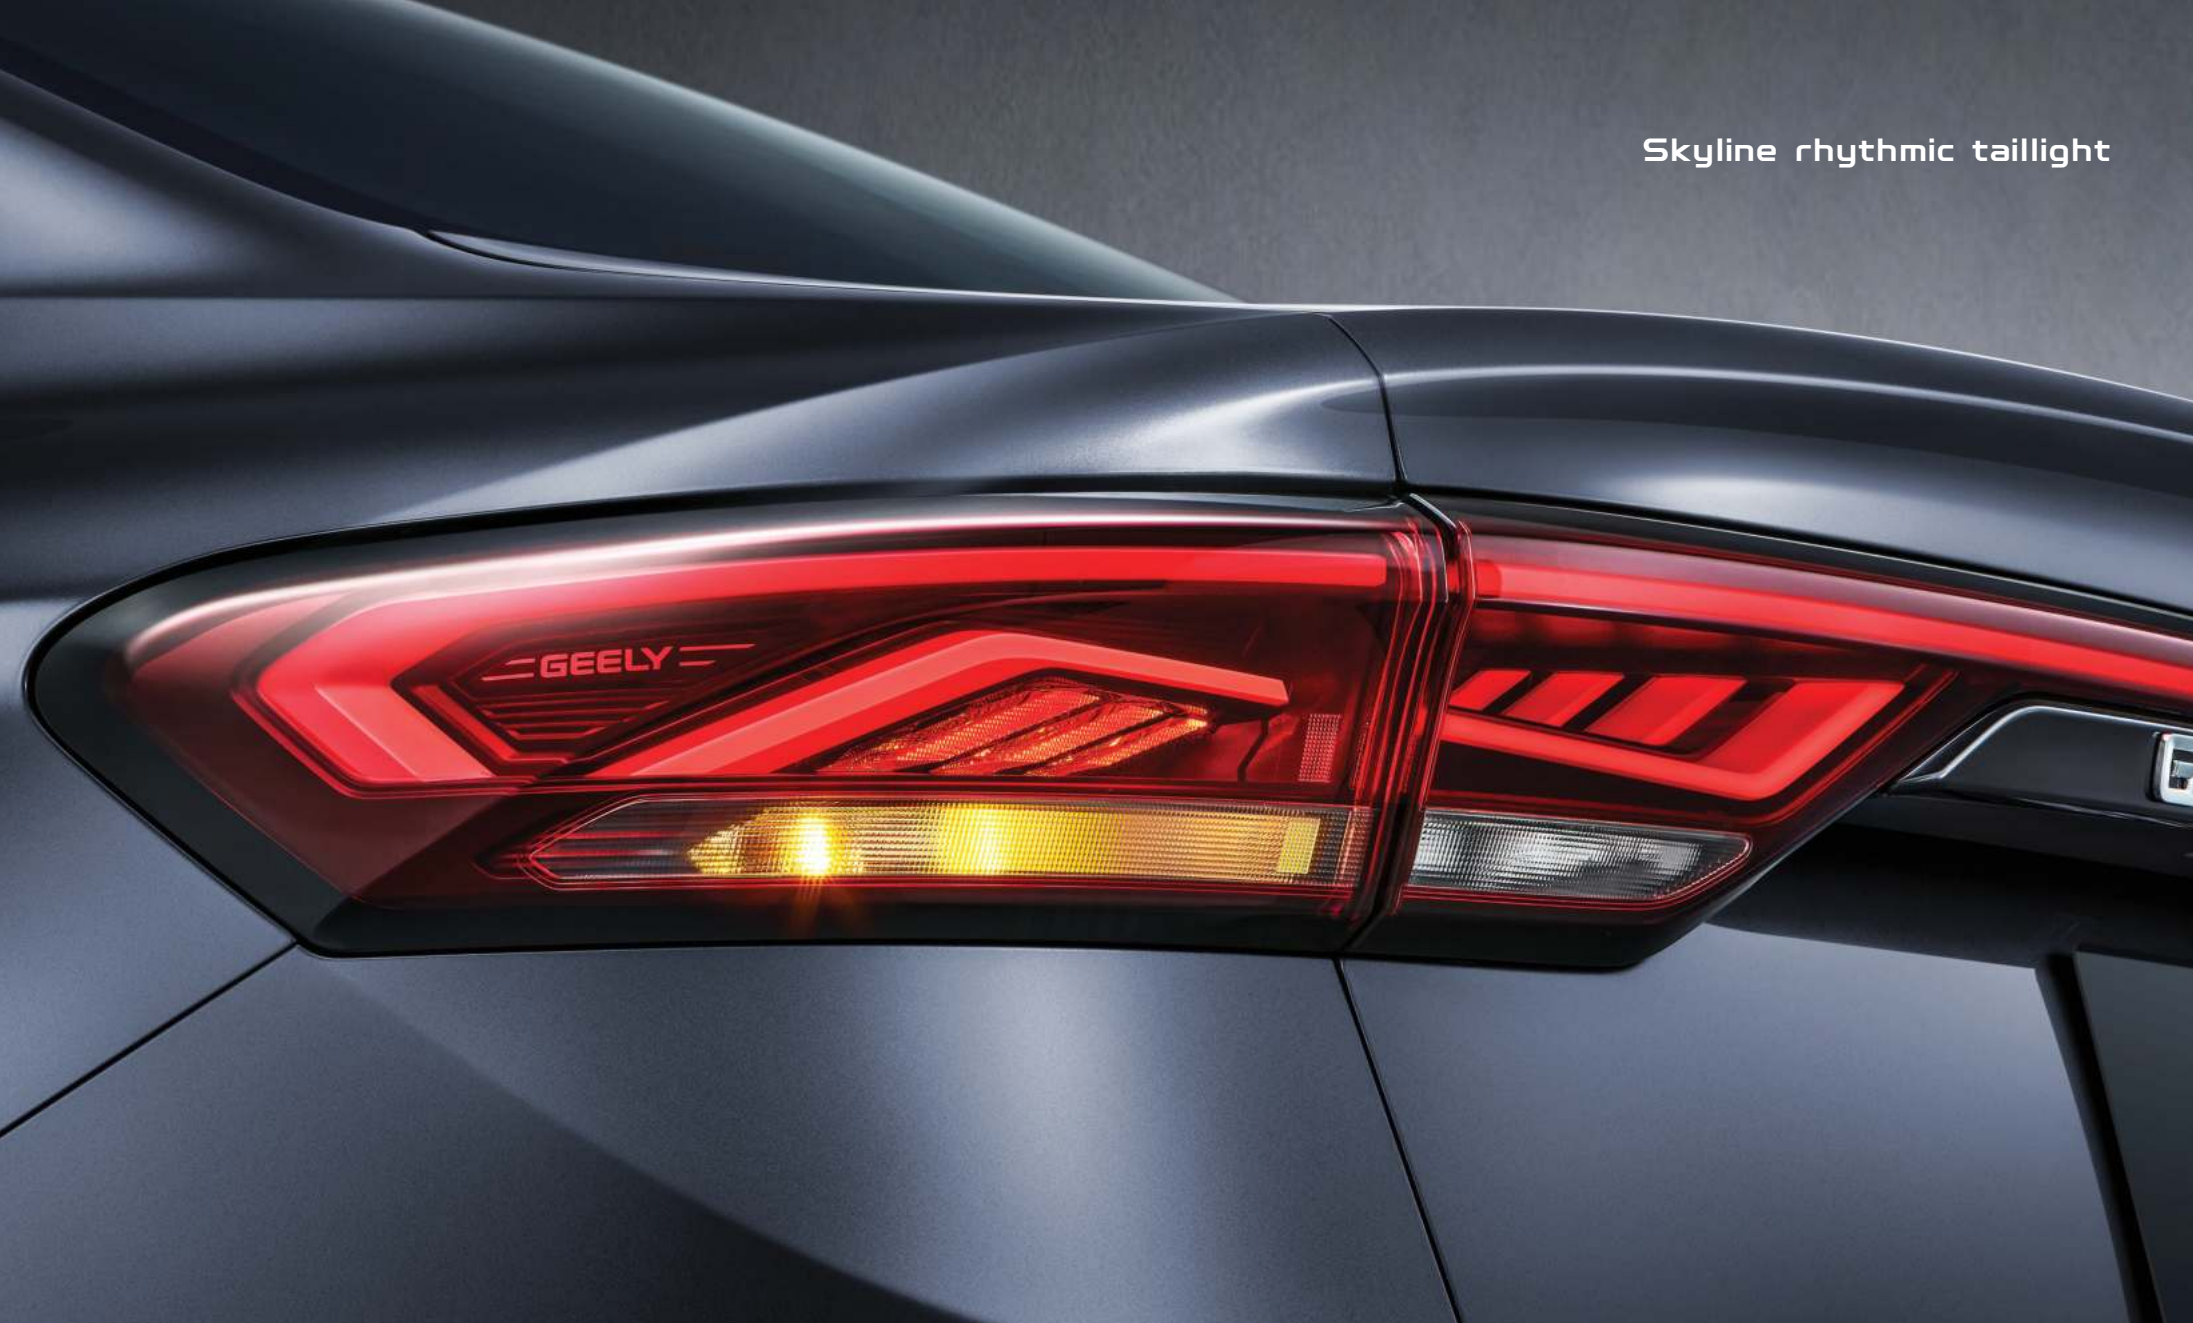

Be in style

ALL-NEW
EMGRAND

EMGRAND

Automatic LED headlights

Energy pulse vertical grille

Skyline rhythmic taillight

Auto-folding rear view mirror

17 inch alloy wheels

**Luxurious suede zero pressure seat
6-way electric adjustment
85% soft material coverage rate**

12.3" HD digital instruments

8" Central media screen

A close-up, low-angle shot of a car's sunroof. The sunroof is partially open, revealing a bright blue sky with wispy white clouds. The sun is shining from the right side, creating a lens flare effect. The interior of the car is visible, showing the grey fabric headliner and the blue leather-like interior trim.

Sunroof

A wide-angle shot of the rear passenger area of a car. The seats are upholstered in a light-colored, perforated fabric with blue leather-like accents on the seatbacks and headrests. The seats are arranged in a 2+2 configuration. The interior is spacious, with a dark grey or black door panel and trim. The sunroof is visible at the top of the frame.