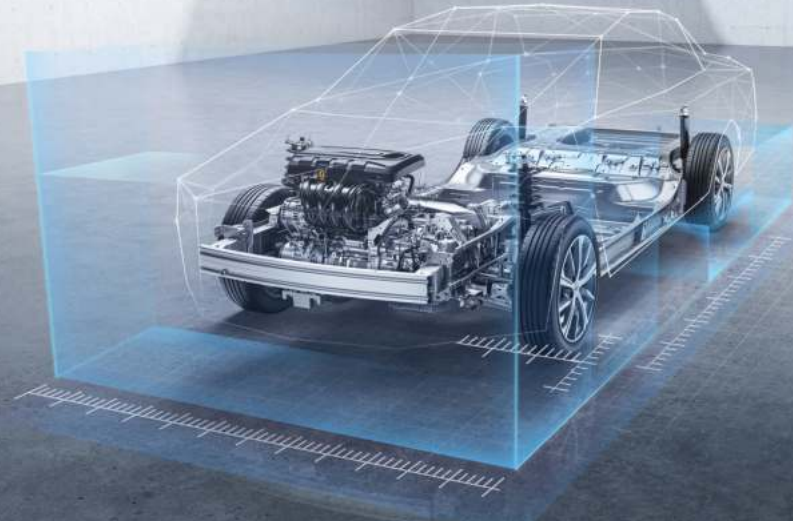

**Luxurious suede zero pressure seat
6-way electric adjustment
85% soft material coverage rate**

12.3" HD digital instruments

8" Central media screen

A close-up, low-angle shot of a car's sunroof. The sunroof is partially open, revealing a bright blue sky with wispy white clouds. The sun is shining from the right side, creating a lens flare effect. The interior of the car is visible, showing the grey fabric headliner and the blue leather-like interior trim.

**Nearly 1.5m
transverse space**

Cruise control system

Rear view camera

Electronic parking brake + Autohold

Hill start assist

Advanced BMA platform

6 SRS Airbags

BOSCH 9.3 ESP system

EMGRAND

Smooth and fuel-efficient 1.5L engine

8 CVT transmission

Specifications

Length*width*height (mm*mm*mm)	4638/1822/1460	Transmission	CVT
Wheelbase (mm)	2650	Maxium power (hp/rpm)	76
Fuel tank capacity (L)	50	Maxium torque (Nm/rpm)	142
Engine	1.5L		