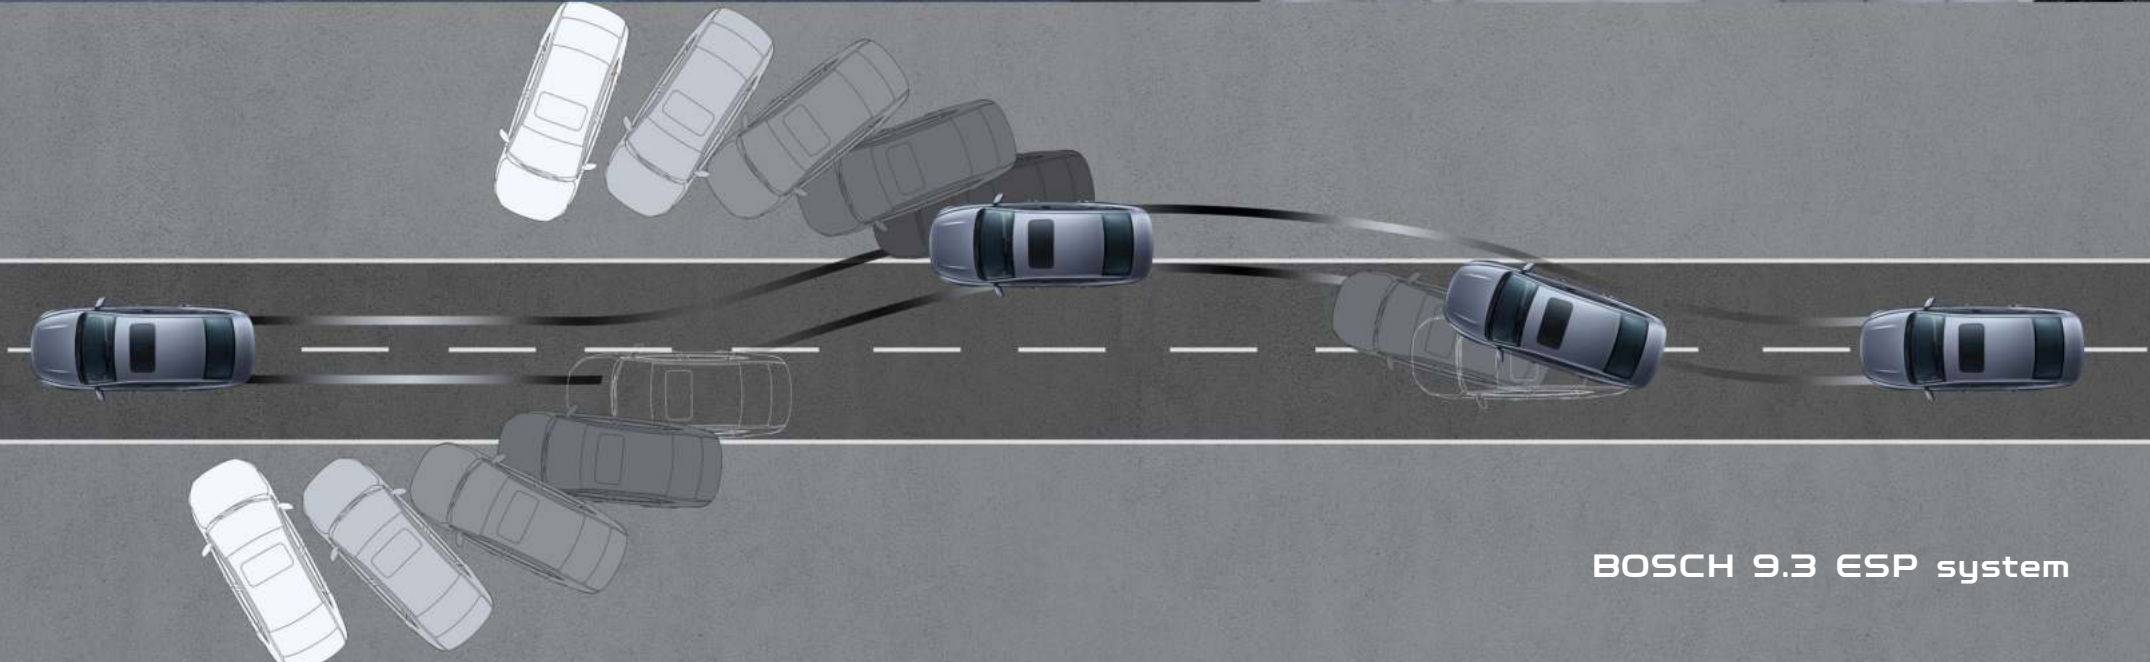

**Luxurious suede zero pressure seat
6-way electric adjustment
85% soft material coverage rate**

12.3" HD digital instruments

8" Central media screen

A close-up, low-angle shot of a car's sunroof. The sunroof is partially open, revealing a bright blue sky with wispy white clouds. The sun is shining from the right side, creating a lens flare effect. The interior of the car is visible, showing the grey fabric headliner and the blue leather-like interior trim.

Sunroof

A wide-angle shot of the rear passenger area of a car. The seats are upholstered in a light-colored, perforated fabric with blue leather-like accents on the seatbacks and headrests. The seats are arranged in a 2+2 configuration. The interior is spacious, with a dark grey or black door panel and trim. The sunroof is visible at the top of the frame.

**Nearly 1.5m
transverse space**

Cruise control system

Rear view camera

Electronic parking brake + Autohold

Hill start assist

Advanced BMA platform

6 SRS Airbags

BOSCH 9.3 ESP system