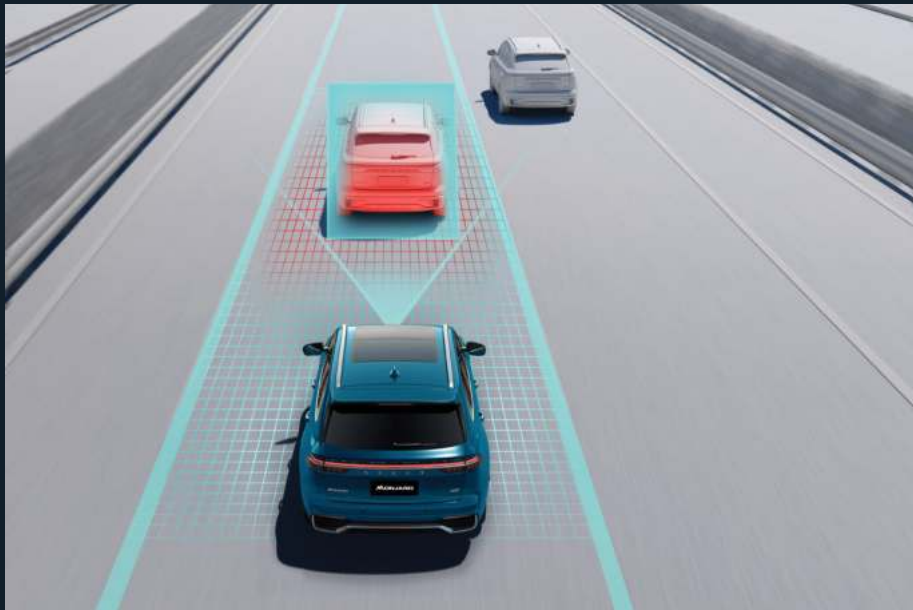

TECHNOLOGY

540° TRANSPARENT CHASSIS

Because 360° isn't enough, the Monjaro's 540° camera for thorough chassis coverage is preferable. It helps see complex conditions underneath the chassis for added confidence in tricky driving situations.

Head-up Display

540° transparent chassis

THREE INDEPENDENT HIGH-DEFINITION LARGE SCREENS

The Monjaro is not limited to the traditional 12.3-inch center screen, but a deluxe screen with a wide view measuring 1 meter in length.

HIGHWAY ASSIST SYSTEM

- Correcting unintentional lane crossing
- Avoiding straying from lanes at high speed
- Reassuring long-distance driving on highway
- Following the car in front from stationary state (0 km/h)

SAFETY

HIGH-STRENGTH CAGE BODY

With its CMA architecture, the Monjaro has 78.94% high steel ratio in the body, which offers 5.2 times resistance to roof crushing.

INTELLIGENT AVOIDANCE OF LARGE VEHICLES

When overtaking a large vehicle in the next lane, it deviates up to 20 cm to the other side within the lane to ensure safety.