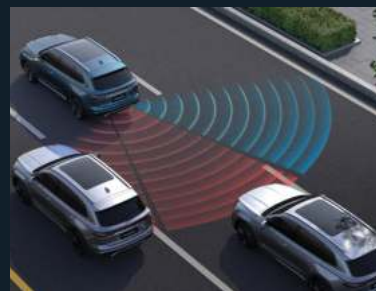

Blind Spot Detection (BSD)