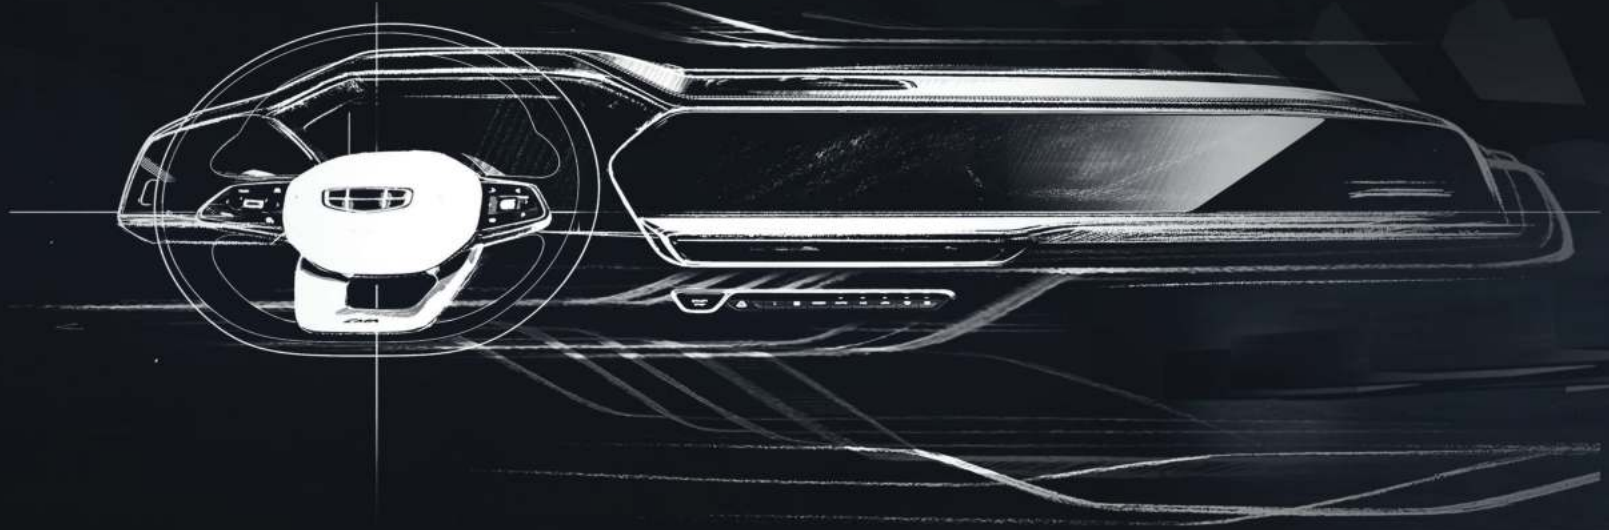

شركة الوعلان للتجارة
WALLAN TRADING COMPANY

GEELY

geelyksa.com

920000525

@geelyautosaudi