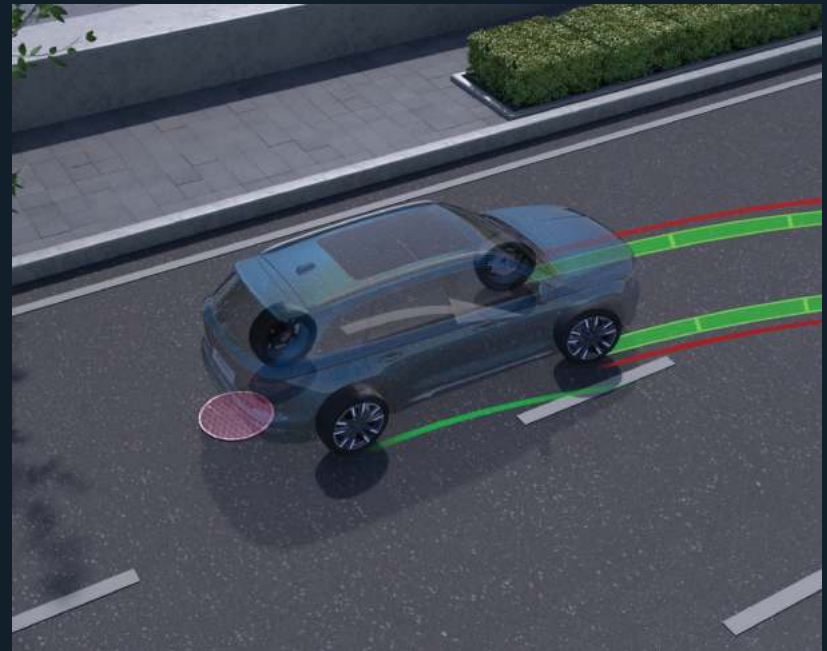

540° transparent chassis