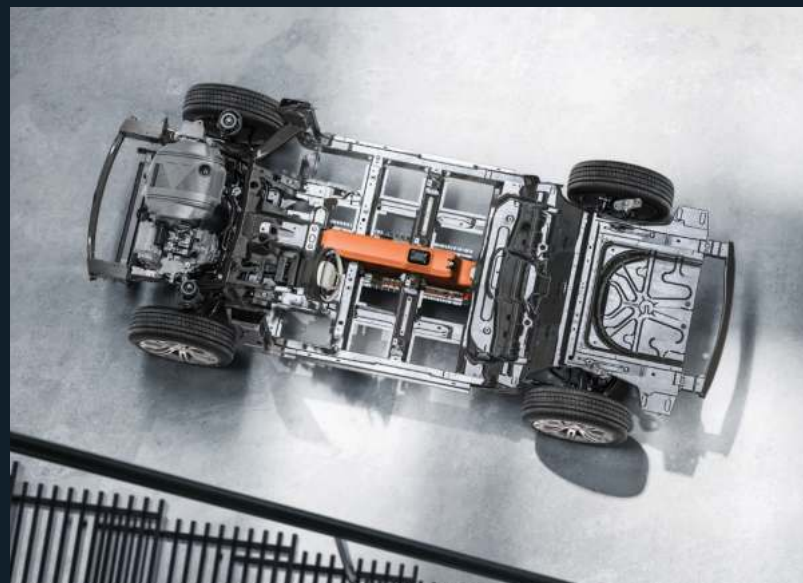

Highly scalable compact modular architecture (CMA)