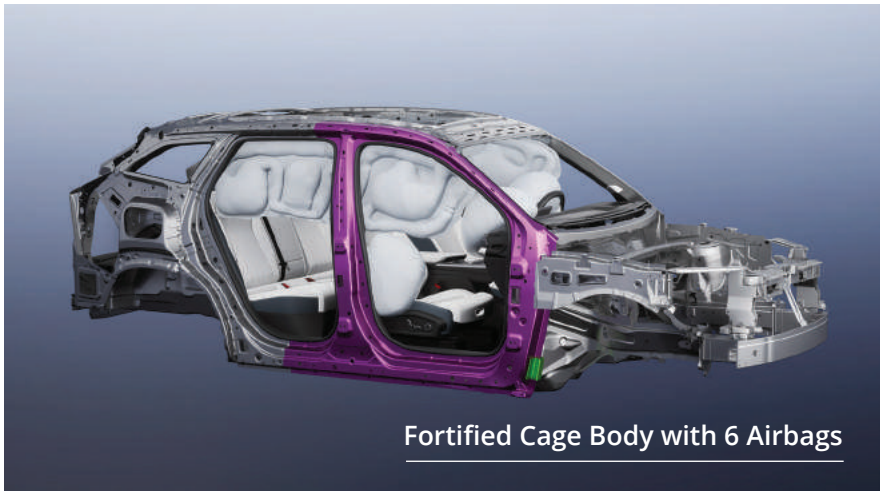

Eco-friendly Interior Material

650-1610L Trunk Space

1.2m² Panoramic Sunroof

Foldable Rear Seats

Air-Sofa Ultra Soft Seats

YOUR CONFIDENCE TO
LIVE TOMORROW

0-100km/h in 8.2 seconds

HUD

TAKING SAFETY AND TECHNOLOGIES
TO ANOTHER LEVEL
FORTIFIED SAFETY

L2 Level ADAS

Fortified Cage Body with 6 Airbags

World-class CMA

AEB

TSR

ACC

HARMAN Infinity Audio System