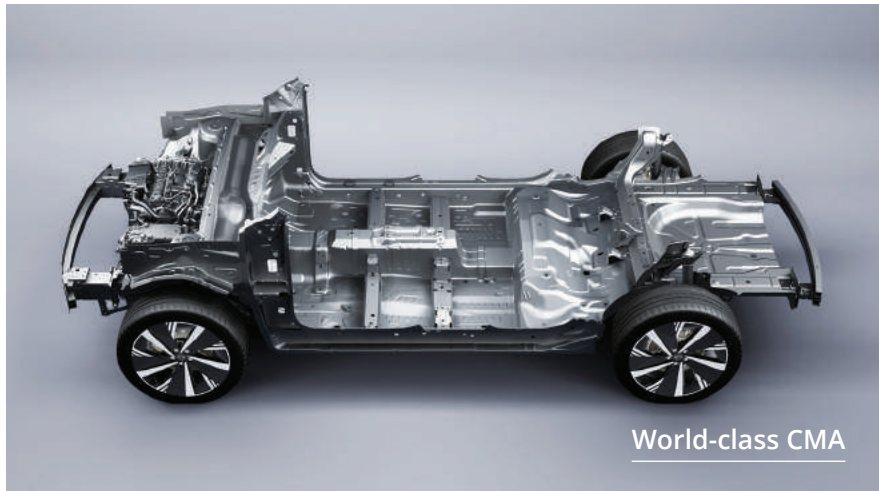

Eco-friendly Interior Material

650-1610L Trunk Space

1.2m² Panoramic Sunroof

Foldable Rear Seats

Air-Sofa Ultra Soft Seats

YOUR CONFIDENCE TO
LIVE TOMORROW

0-100km/h in 8.2 seconds

HUD

TAKING SAFETY AND TECHNOLOGIES
TO ANOTHER LEVEL
FORTIFIED SAFETY

L2 Level ADAS

Fortified Cage Body with 6 Airbags

World-class CMA

AEB

TSR

ACC

HARMAN Infinity Audio System